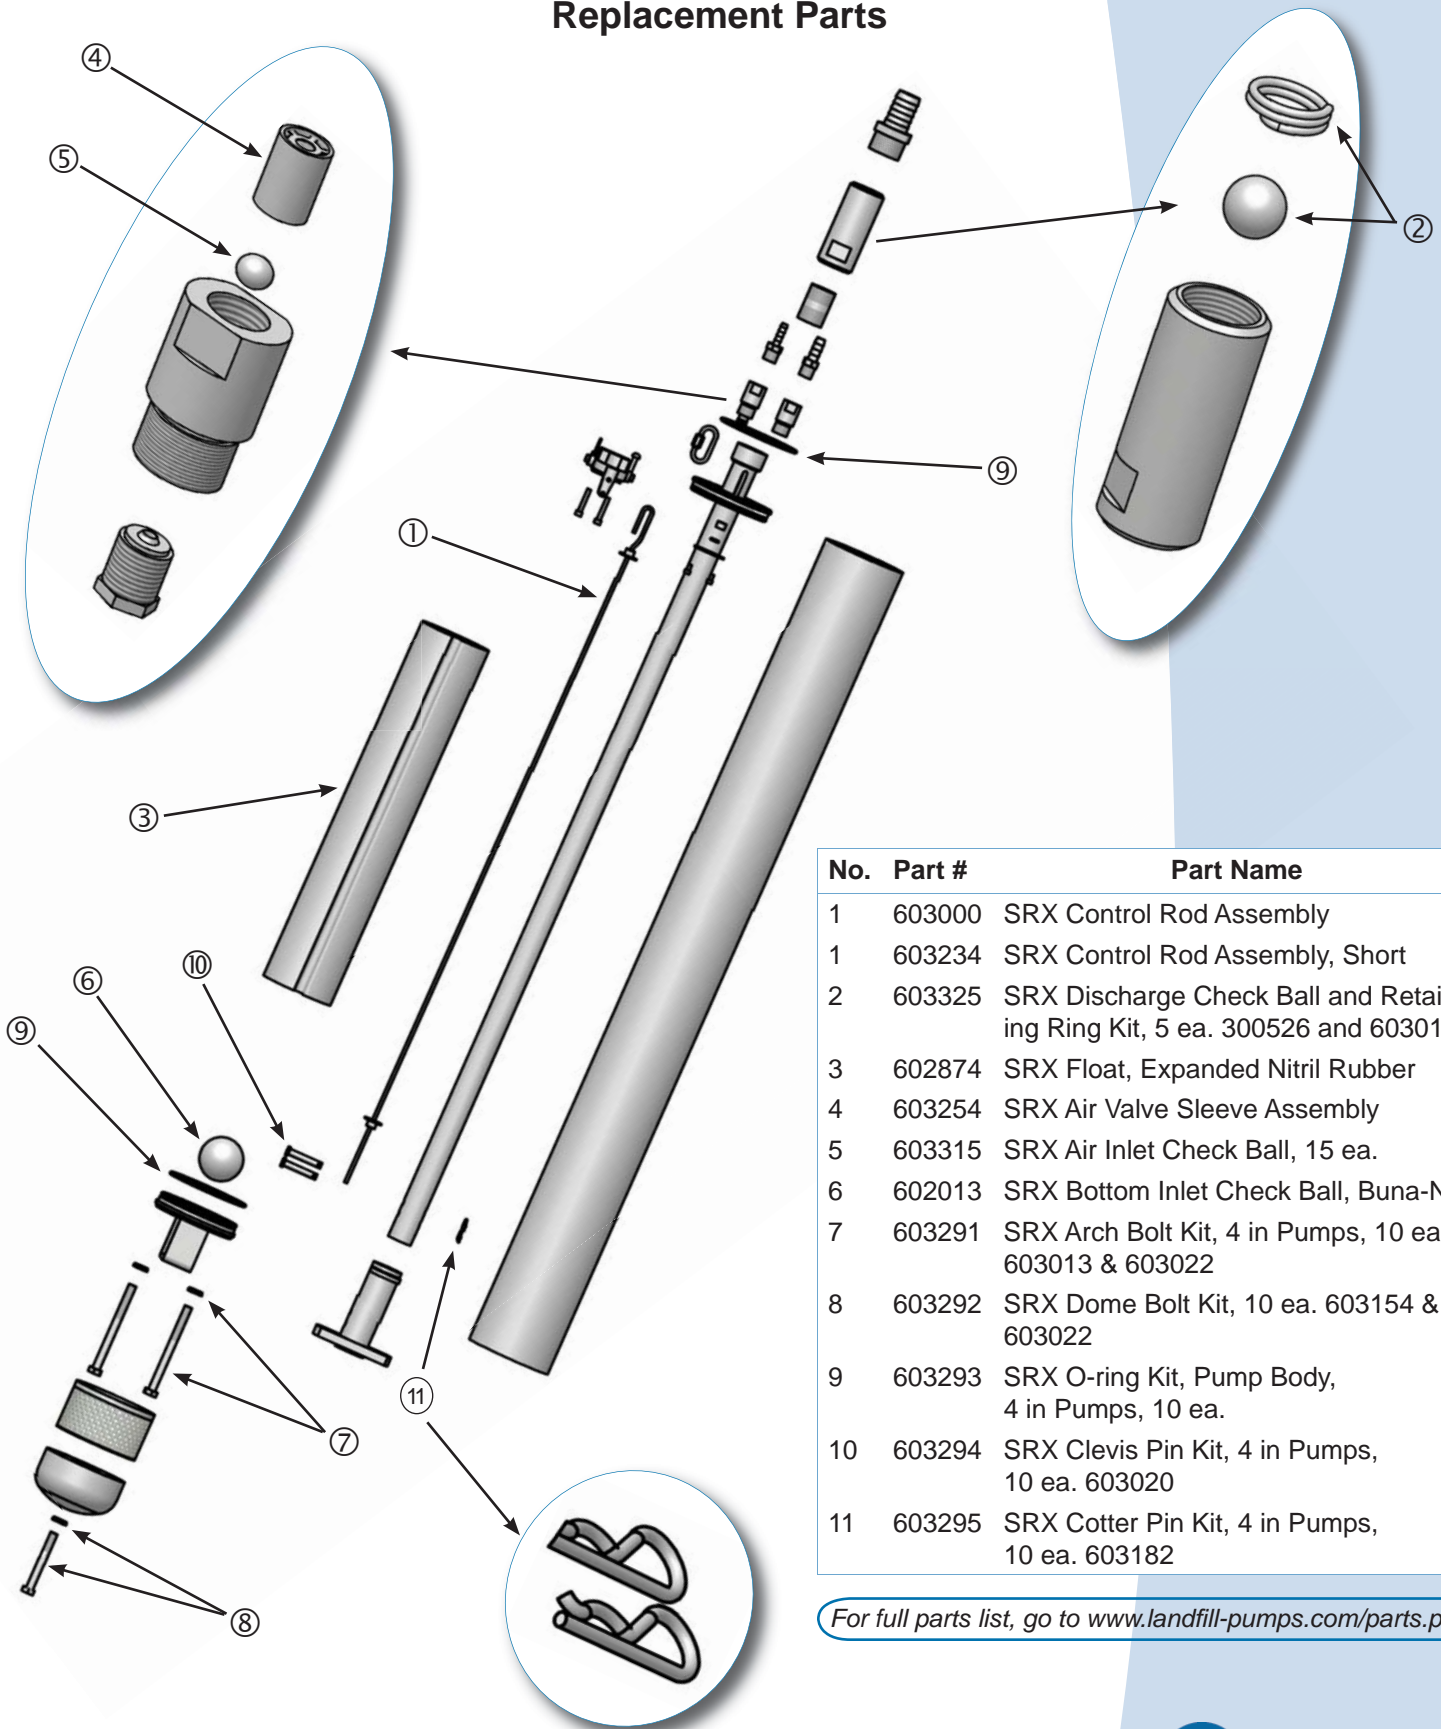

## SRX LP Landfill Pump (TR-970 & TR-971) Replacement Parts

No.	Part #	Part Name
1	603000	SRX Control Rod Assembly
1	603234	SRX Control Rod Assembly, Short
2	603325	SRX Discharge Check Ball and Retaining Ring Kit, 5 ea. 300526 and 603010
3	602874	SRX Float, Expanded Nitril Rubber
4	603254	SRX Air Valve Sleeve Assembly
5	603315	SRX Air Inlet Check Ball, 15 ea.
6	602013	SRX Bottom Inlet Check Ball, Buna-N
7	603291	SRX Arch Bolt Kit, 4 in Pumps, 10 ea. 603013 & 603022
8	603292	SRX Dome Bolt Kit, 10 ea. 603154 & 603022
9	603293	SRX O-ring Kit, Pump Body, 4 in Pumps, 10 ea.
10	603294	SRX Clevis Pin Kit, 4 in Pumps, 10 ea. 603020
11	603295	SRX Cotter Pin Kit, 4 in Pumps, 10 ea. 603182

For full parts list, go to [www.landfill-pumps.com/parts.pdf](http://www.landfill-pumps.com/parts.pdf)