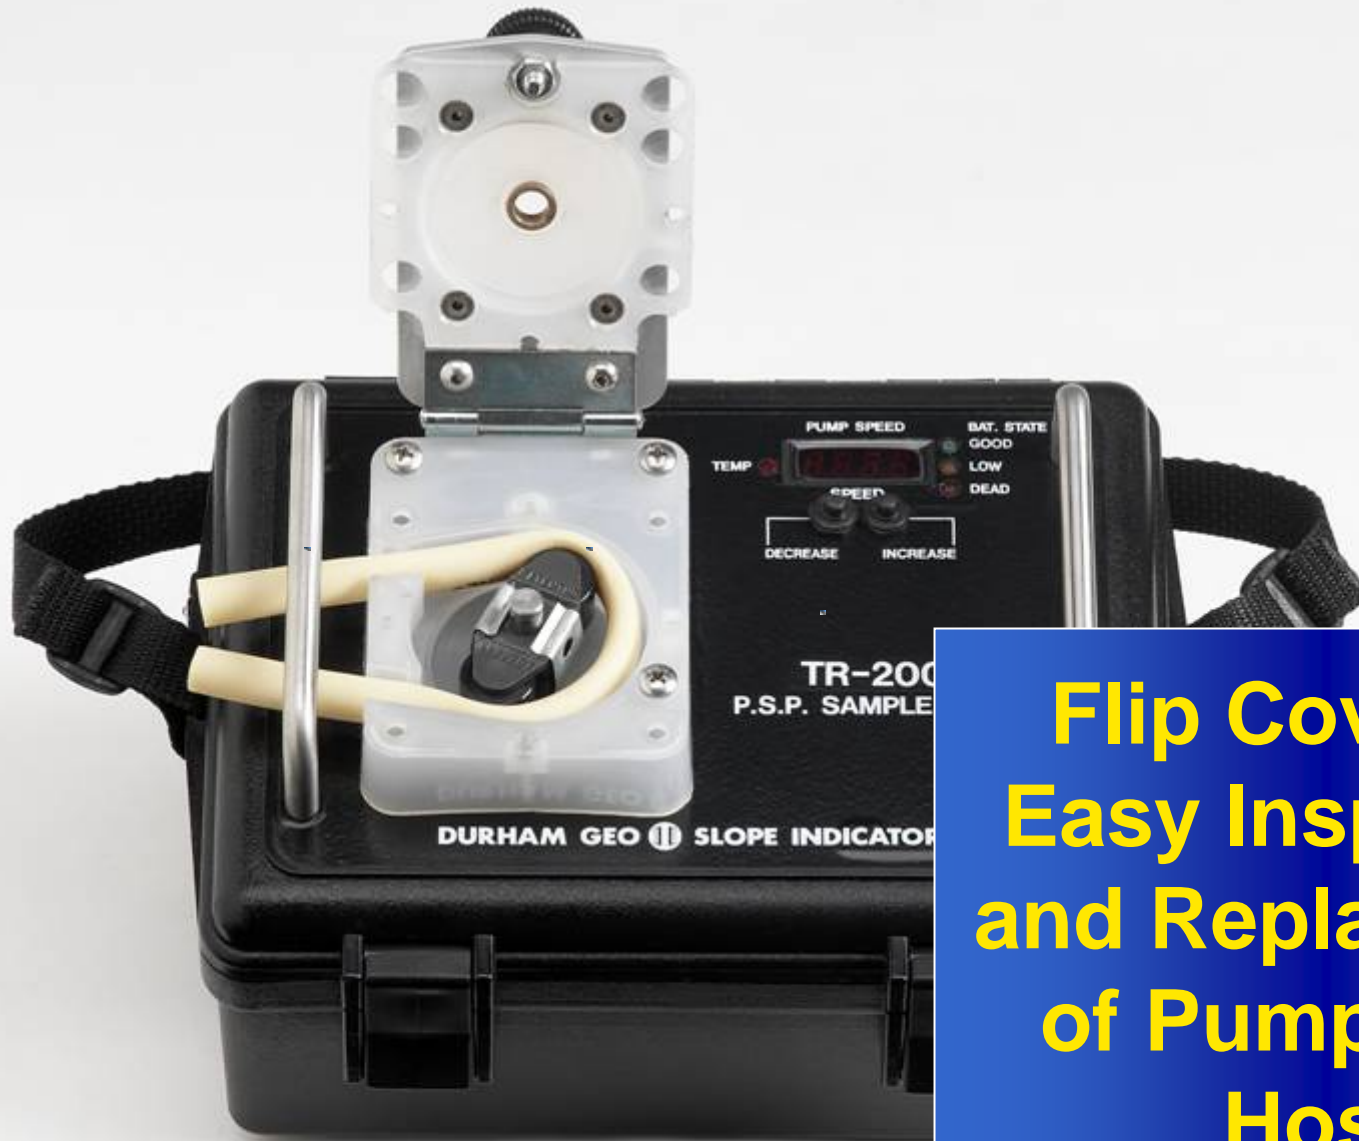

Peristaltic Sampling Pump (TR-200)

Digital Display

Battery Status

Push Button Digital Speed Control

7.5 Ah Battery

Flip top Cover

**Flip Cover for
Easy Inspection
and Replacement
of Pump Head
Hose**

Pump Motor

Plug-in Power Cord

7.5 Ah Gel Cell Battery

Alligator Clips

Cigarette Lighter Adapter