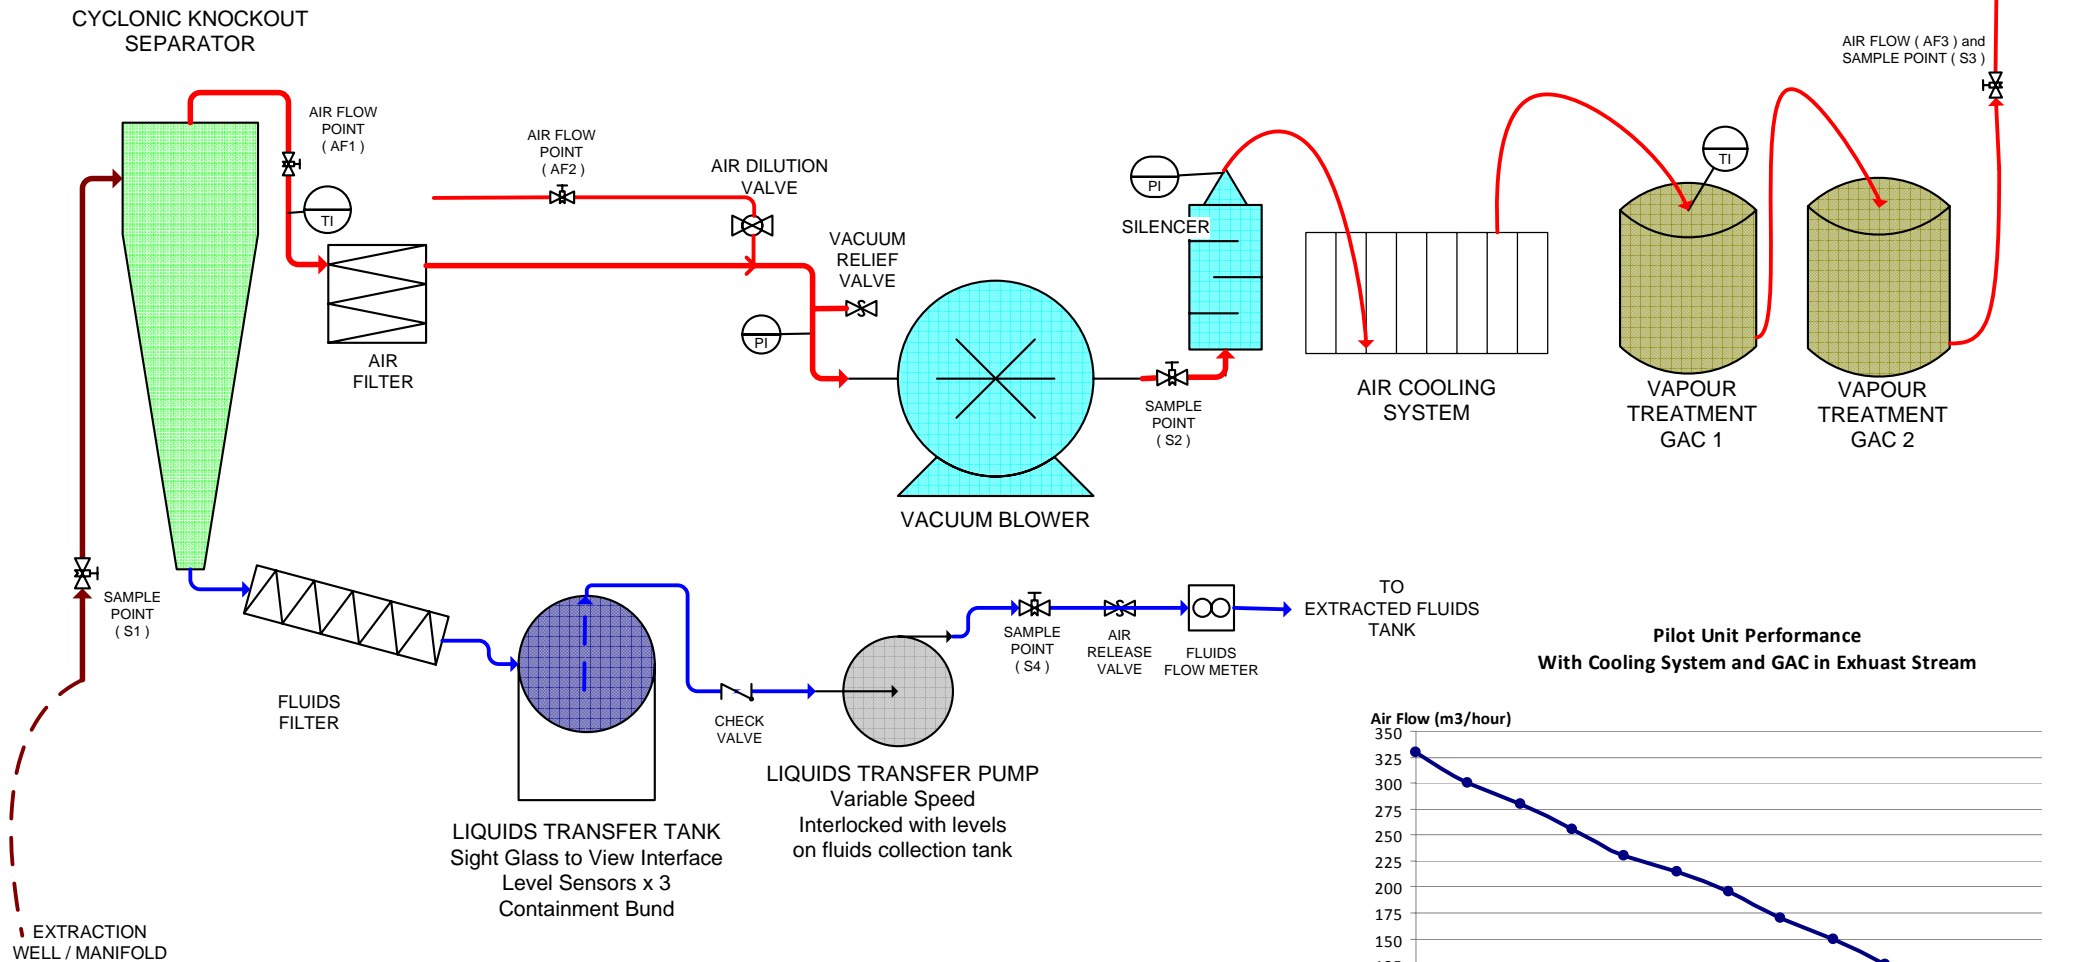

## MOBILE REMEDIATION UNIT - MPVE / SVE / PILOT TRAIL TRAILER MOUNTED

### PROCESS DIAGRAM

**Pilot Unit Performance  
With Cooling System and GAC in Exhaust Stream**